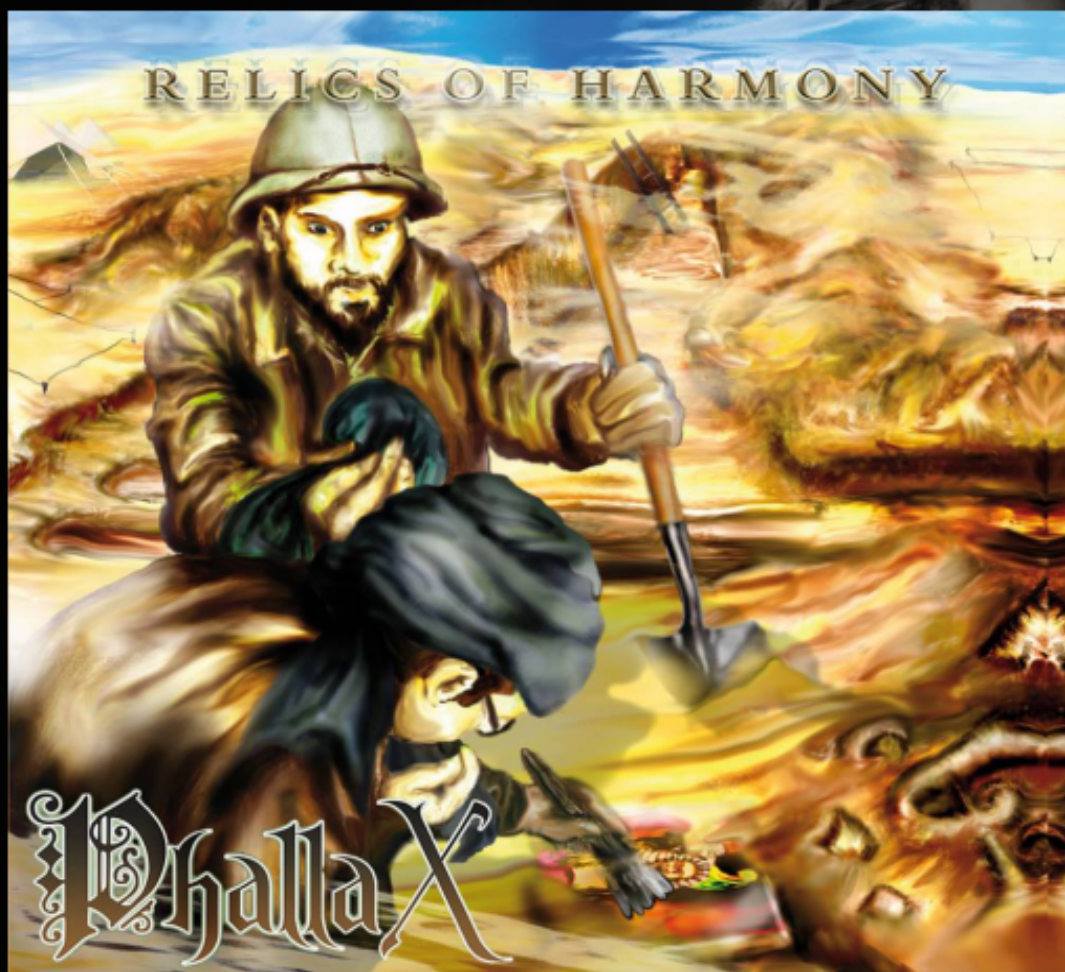

Discography:

Relicts Of Harmony (2015)

Lower The Flags EP (2011)

The Chandlers Passion (2008)

FOR PROMOTIONAL USE ONLY

DIE AKTUELLE CD

RELICS OF HARMONY

WWW.PHALLAX.DE

HEAVY METAL BAND FROM SOUTH GERMANY - SCHWAEBISCH GMUEND

BILDER / IMPRESSIONS / VOICES

BILDER / IMPRESSIONS / VOICES

BILDER / IMPRESSIONS / VOICES

metaglory.de 7/10

Das Album bietet so ziemlich alles was der Metal-Fan von einem Album dieser Art erwartet.